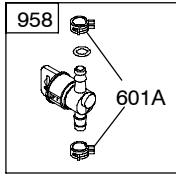

215800

Illustrations cover a range of engines. Parts shown without corresponding text may not be used on your specific engine.

DC ONLY		DUAL CIRCUIT		TRI CIRCUIT	
474A	1059	474B	1059	474C	1059
877A		877		877B	
578		878		878A	5/9 AMP REGULATED
					501A 526A

NOTE: All stators use a No. 1119 mounting screw.

NOTE: The proper flywheel part number and/or the alternator magnet size will determine the alternator type or output. See repair instruction manual for additional information.

Illustrations cover a range of engines. Parts shown without corresponding text may not be used on your specific engine.